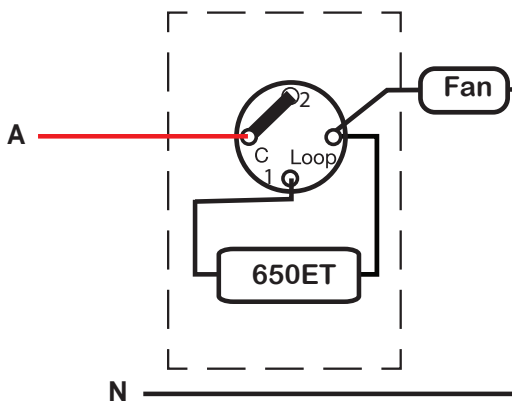

WIRING

Single product	
Cat. No.	Barcode
ES650TD2WE	9321001503620
ES650TD3WE	9321001503637

Inner box (QTY 4)	
Cat No.	Barcode
ES650TD2WE	9321001507284
ES650TD3WE	9321001507291

Outer box (QTY 48)	
Cat No.	Barcode
ES650TD2WE	9321001507307
ES650TD3WE	9321001507314

Legrand Australia
1300 369 777
www.legrand.com.au
ABN 31 000 102 661

Legrand New Zealand
0800 476 009
www.legrand.co.nz

Refer to your group buying office, Legrand Sales Representative or Legrand Sales Office for pricing.

Please note: specifications are subject to change without prior notice.

04/2021

LE12865AA