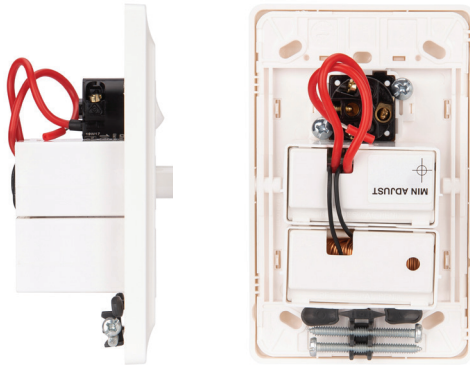

Datasheet

Excel Life™

Fan Speed Controller with Auto Switch-Off

CAT. NO. ES650TD2WE, ES650TD3WE

ES650TD2WE

| Cat. No. | ES650TD2WE | ES650TD3WE |
|-----------------------|---|-----------------|
| Colour | White | |
| Description | Excel Life™ - Fan Speed Controller with Auto Switch-Off | |
| Nominal Input Voltage | 230 - 240 V a.c. 50 Hz | |
| Maximum Load | 650 VA, 2.7 A | |
| Minimum Load | 60 VA | |
| Speed Regulation | Variable Speed Knob | |
| Auto Switch-off Time | 2 Hours (± 20%) | 3 Hours (± 20%) |
| Compliance | AS/NZS 3100 | |
| Product Marking | | |

Excel Life™

Fan Speed Controller with Auto Switch-Off

CAT. NO. ES650TD2WE, ES650TD3WE

ES650TD2WE

FEATURES

- Energy-conscious: Switch fans automatically after 2Hr (ES650TD2WE) or 3Hr (ES650TD3WE).
- Secure plate preventing removal by vandals: ideal for public buildings such as schools, passageways, halls.
- Minimum setting adjustable.